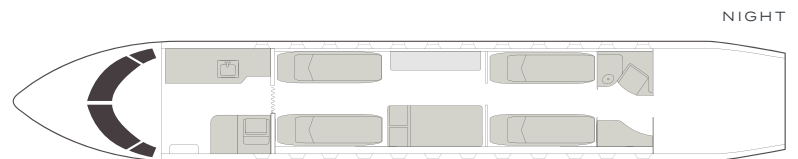

AIRCRAFT

PASSENGERS

RANGE

LEGACY 650E

13

CONTINENTAL

- 13-passenger layout featuring: forward 4-place club, mid-cabin 4-place conference group, aft stateroom with divan opposite 2-place club
- Complimentary domestic high-speed 4G Wi-Fi
- Equipped with entertainment system featuring Gogo Vision, Blu-ray player, forward & aft bulkhead LCD monitors
- Gourmet forward galley equipped with oven, microwave, and coffee maker
- Fully enclosed private aft lavatory
- Cabin accessible baggage compartment

Range	3,800 NM
Maximum cruise speed	460 kt
Lavatories	1
Sleeps	6
Baggage	240 ft ³
Cabin H/L/W	6'0" x 42'49" x 6'89"