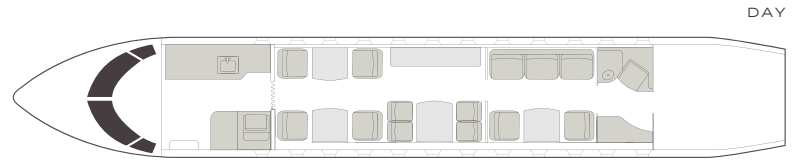

AIRCRAFT

PASSENGERS

RANGE

LEGACY 650E

13

CONTINENTAL

- 13-passenger layout featuring: forward 4-place club, mid-cabin 4-place conference group, aft stateroom with divan opposite 2-place club
- Complimentary domestic high-speed 4G Wi-Fi
- Equipped with entertainment system featuring Gogo Vision, Blu-ray player, forward & aft bulkhead LCD monitors
- Gourmet forward galley equipped with oven, microwave, and coffee maker
- Fully enclosed private aft lavatory
- Cabin accessible baggage compartment

Range	3,800 NM
Maximum cruise speed	460 kt
Lavatories	1
Sleeps	6
Baggage	240 ft ³
Cabin H/L/W	6'0" x 42'49" x 6'89"