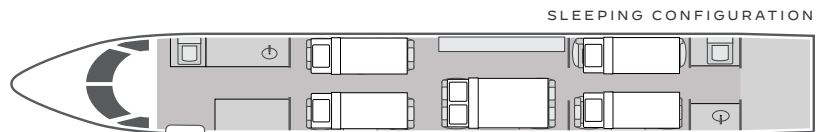

VISTA

AIRCRAFT

PASSENGERS

RANGE

GULFSTREAM G450

14

4,300 NM

- Fourteen passenger layout in three zones featuring all-leather captain's chairs, conference group, and divan
- Equipped with Wi-Fi
- Entertainment system with Blu-ray and DVD/CD players, bluetooth audio connectivity
- Airshow with integrated cabin monitors
- Full service forward galley with oven, microwave, coffee maker, and cold storage
- Sleeps up to six passengers
- Dual forward and aft lavatories
- Cabin accessible baggage compartment