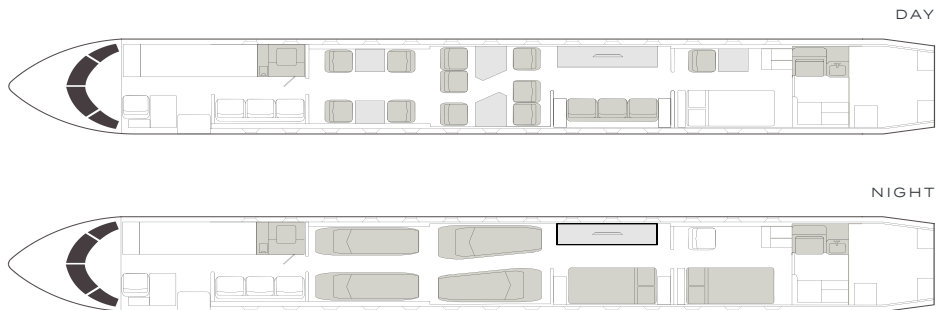

# VISTA

AIRCRAFT

PASSENGERS

RANGE

**GLOBAL 7500**

**14**

**GLOBAL**

- 14 passenger seating with four separate living spaces
- 2 flight attendants available
- Equipped with Wi-Fi
- Bluetooth connectivity
- Entertainment system with DVD and Blu-ray player
- Airshow with cabin monitor
- Full galley with oven and microwave
- Satellite phone system
- Sleeps up to 8 passengers
- 2 lavatories

Range	7,700 NM
Sleeps	8
Baggage	195 ft <sup>3</sup>
Cabin H/L/W	6'2" x 54'5" x 8'0"