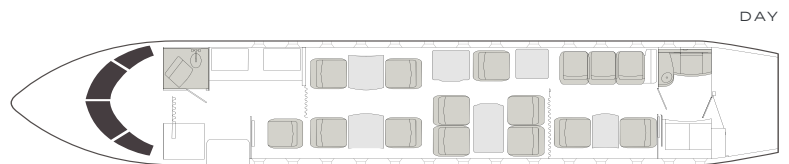

VISTA

AIRCRAFT

PASSENGERS

RANGE

GLOBAL 6000

14

GLOBAL

- 14 passenger seating within a three-zone cabin
- Equipped with Wi-Fi
- Bluetooth connectivity
- DVD and Blu-ray player
- Airshow with cabin monitor
- Full galley with oven and microwave
- Satellite phone system
- Sleeps up to 7 passengers
- 2 lavatories

DAY

NIGHT

Range	6,000 NM
Sleeps	7
Baggage	195 ft ³
Cabin H/L/W	6'2" x 43'3" x 7'11"