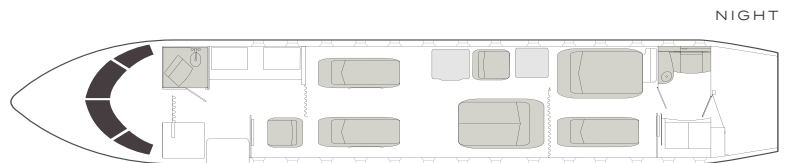

VISTA

AIRCRAFT

PASSENGERS

RANGE

GLOBAL 6000

14

GLOBAL

- 14 passenger seating within a three-zone cabin
- Equipped with Wi-Fi
- Bluetooth connectivity
- DVD and Blu-ray player
- Airshow with cabin monitor
- Full galley with oven and microwave
- Satellite phone system
- Sleeps up to 7 passengers
- 2 lavatories

DAY

NIGHT

Range	6,000 NM
Sleeps	7
Baggage	195 ft ³
Cabin H/L/W	6'2" x 43'3" x 7'11"