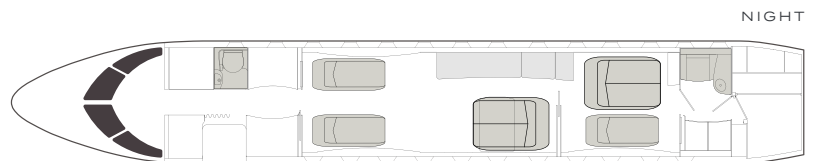

VISTA

AIRCRAFT

PASSENGERS

RANGE

GLOBAL 5000

13

GLOBAL

- 13 passenger seating
- Equipped with Wi-Fi
- Bluetooth connectivity
- DVD and Blu-ray player
- Airshow with cabin monitor
- Full aft galley with oven and microwave
- Satellite phone system
- Sleeps up to 7 passengers
- 2 lavatories