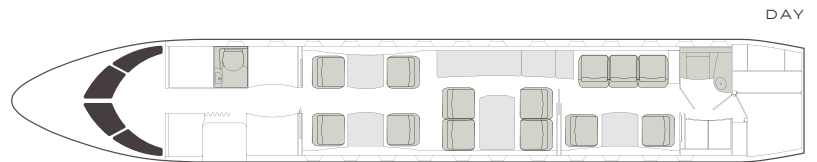

VISTA

AIRCRAFT

PASSENGERS

RANGE

GLOBAL 5000

13

GLOBAL

- 13 passenger seating
- Equipped with Wi-Fi
- Bluetooth connectivity
- DVD and Blu-ray player
- Airshow with cabin monitor
- Full aft galley with oven and microwave
- Satellite phone system
- Sleeps up to 7 passengers
- 2 lavatories