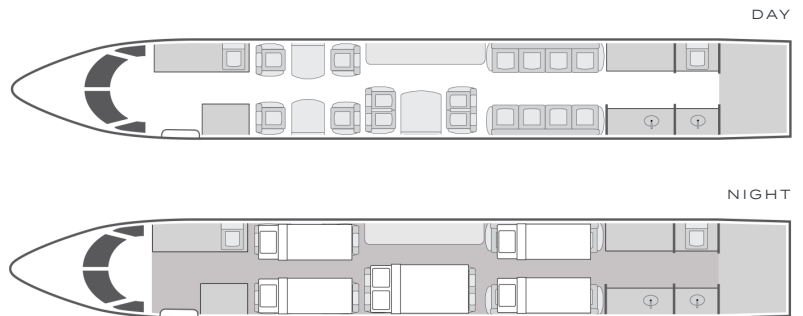

VISTA

AIRCRAFT

PASSENGERS

RANGE

GULFSTREAM GIV-SP

13-16

GLOBAL

- Large cabin interior configured with forward, mid, and aft zones
- Complimentary domestic Wi-Fi
- LCD monitors, DVD player, and Airshow inflight display
- Enclosed lavatory
- Full-service galley with oven and microwave

Range	4,200 NM
Lavatories	1-2
Sleeps	4-6
Baggage	195 ft ³
Cabin H/L/W	6'2" x 40'9" x 7'11"