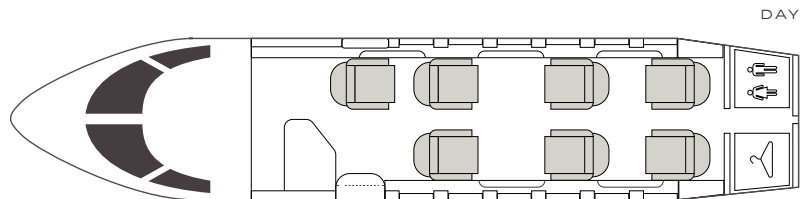

VISTA

AIRCRAFT

PASSENGERS

RANGE

CITATION V ULTRA

7

SHORT

- 7 all-leather club seats
- Pull-out executive tables
- Complimentary snacks, beverages, and spirits
- On-board restroom