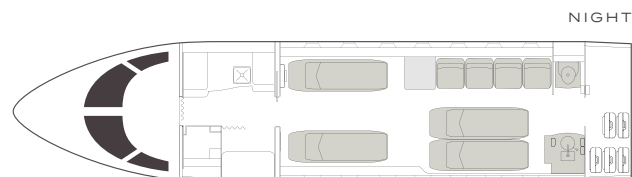

# VISTA

AIRCRAFT

PASSENGERS

RANGE

**CHALLENGER 605**

**12**

**CONTINENTAL**

- 12 passenger seating
- Equipped with Wi-Fi
- DVD and CD player
- Airshow
- Forward galley with oven and ice drawer
- Satellite phone system
- Sleeps up to 5 passengers
- Aft lavatory