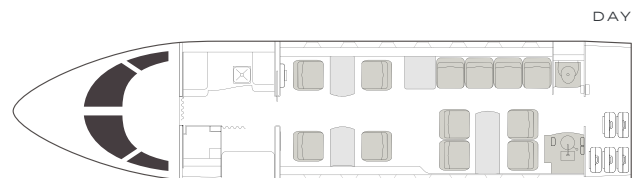

# VISTA

AIRCRAFT

PASSENGERS

RANGE

**CHALLENGER 605**

**12**

**CONTINENTAL**

- 12 passenger seating
- Equipped with Wi-Fi
- DVD and CD player
- Airshow
- Forward galley with oven and ice drawer
- Satellite phone system
- Sleeps up to 5 passengers
- Aft lavatory