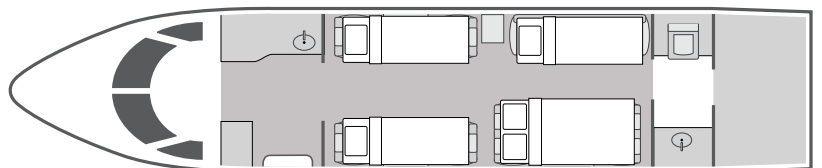

VISTA

AIRCRAFT

PASSENGERS

RANGE

CHALLENGER 604

12

3,824_{NM}

- Spacious interior with four forward club seats, aft four-place conference group and four-place divan
- Equipped with Wi-Fi
- Dual cabin monitors with DVD player and Airshow
- Full service forward galley with microwave and coffee maker
- Aft lavatory
- Cabin accessible baggage

FLOORPLAN

SLEEPING CONFIGURATION

Sleeps

5

Baggage

114 ft³

Cabin H/L/W

6'1" x 28'4" x 8'2"