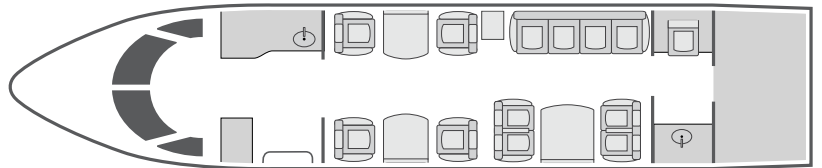

VISTA

AIRCRAFT

PASSENGERS

RANGE

CHALLENGER 604

12

3,824_{NM}

- Spacious interior with four forward club seats, aft four-place conference group and four-place divan
- Equipped with Wi-Fi
- Dual cabin monitors with DVD player and Airshow
- Full service forward galley with microwave and coffee maker
- Aft lavatory
- Cabin accessible baggage

FLOORPLAN

SLEEPING CONFIGURATION

Sleeps

5

Baggage

114 ft³

Cabin H/L/W

6'1" x 28'4" x 8'2"