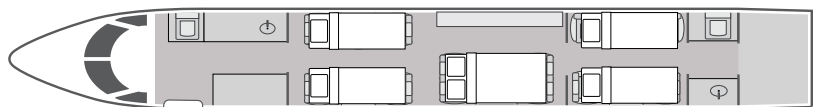

VISTA

AIRCRAFT

PASSENGERS

RANGE

GULFSTREAM G450

14

4,300 NM

- Fourteen passenger layout in three zones featuring all-leather captain's chairs, conference group, and divan
- Equipped with Wi-Fi
- Entertainment system with Blu-ray and DVD/CD players, bluetooth audio connectivity
- Airshow with integrated cabin monitors
- Full service forward galley with oven, microwave, coffee maker, and cold storage
- Sleeps up to six passengers
- Dual forward and aft lavatories
- Cabin accessible baggage compartment

FLOORPLAN

SLEEPING CONFIGURATION

| | |
|-------------|---------------------|
| Sleeps | 6 |
| Baggage | 169 ft ³ |
| Cabin H/L/W | 6'2" x 45'1" x 7'4" |