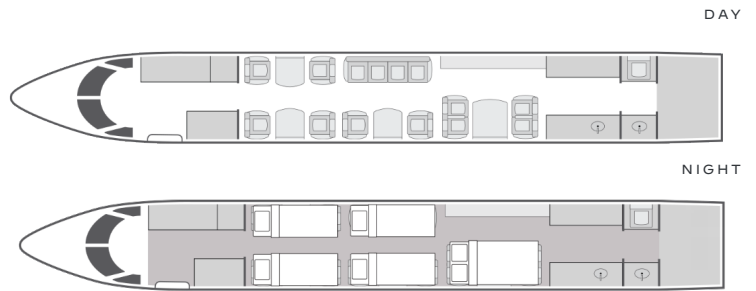

# VISTA

AIRCRAFT TYPE

**GULFSTREAM G450**

PASSENGERS

**12-16**

RANGE

**CONTINENTAL**

- Large cabin interior configured with forward, mid, and aft zones
- Complimentary high-speed domestic Wi-Fi
- Gogo Vision entertainment system
- LCD monitors, DVD player, and Airshow in-flight display
- LED cabin lighting
- Dual lavatories
- Full-service galley

INTERIOR CONFIGURATIONS MAY DIFFER BY AIRCRAFT TAIL.

Range	4,300 <sup>NM</sup>
Lavatories	2
Sleeps	6
Baggage	226 ft <sup>3</sup>
Cabin H/L/W	6'2" x 45'1" x 7'4"