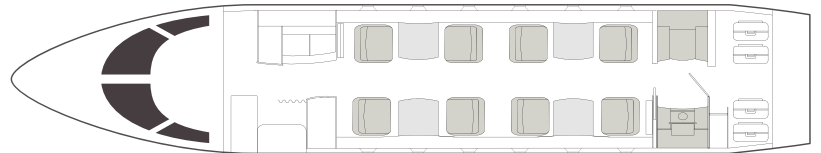

VISTA

AIRCRAFT

PASSENGERS

RANGE

CHALLENGER 350

8

CONTINENTAL

- 8 passenger seating
- Wi-Fi (satellite based)
- DVD and CD player
- Airshow
- Forward galley with microwave and ice drawer
- Satellite phone system
- Sleeps up to 3 passengers
- Aft lavatory

DAY

NIGHT

Range	3200 NM
Sleeps	3
Baggage	106 ft ³
Cabin H/L/W	6' x 25'2" x 7'2"