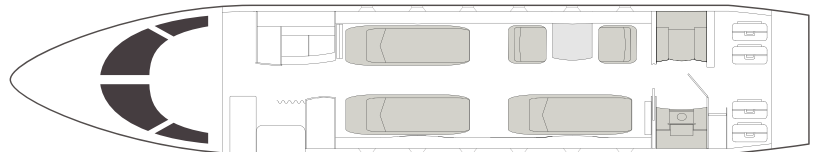

VISTA

AIRCRAFT

PASSENGERS

RANGE

CHALLENGER 350

8

CONTINENTAL

- 8 passenger seating
- Wi-Fi (satellite based)
- DVD and CD player
- Airshow
- Forward galley with microwave and ice drawer
- Satellite phone system
- Sleeps up to 3 passengers
- Aft lavatory

DAY

NIGHT

Range	3200 NM
Sleeps	3
Baggage	106 ft ³
Cabin H/L/W	6' x 25'2" x 7'2"