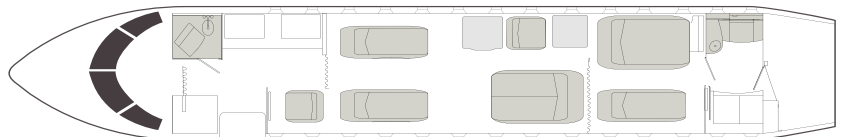

Range	6,000 NM
Sleeps	7
Baggage	195 ft³
Cabin H/L/W	6'2" x 43'3" x 7'11"